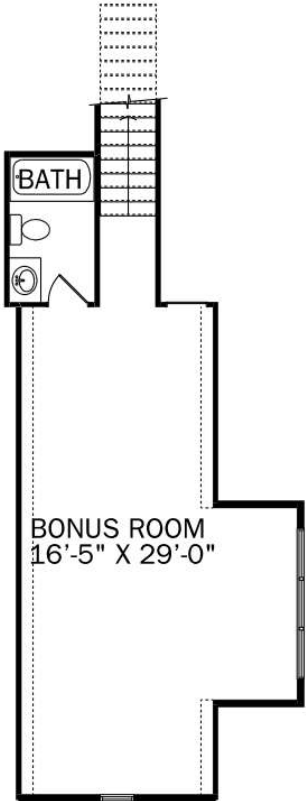

The Goosman

FIRST FLOOR

Sq Footage	
FIRST FLOOR	3041
BONUS ROOM	481
TOTAL HEATED	3522
2 CAR GARAGE	548
2 CAR GARAGE	595
FRONT PORCH	176
SCREEN PORCH	253
TOTAL UNDER ROOF	5094

SECOND FLOOR