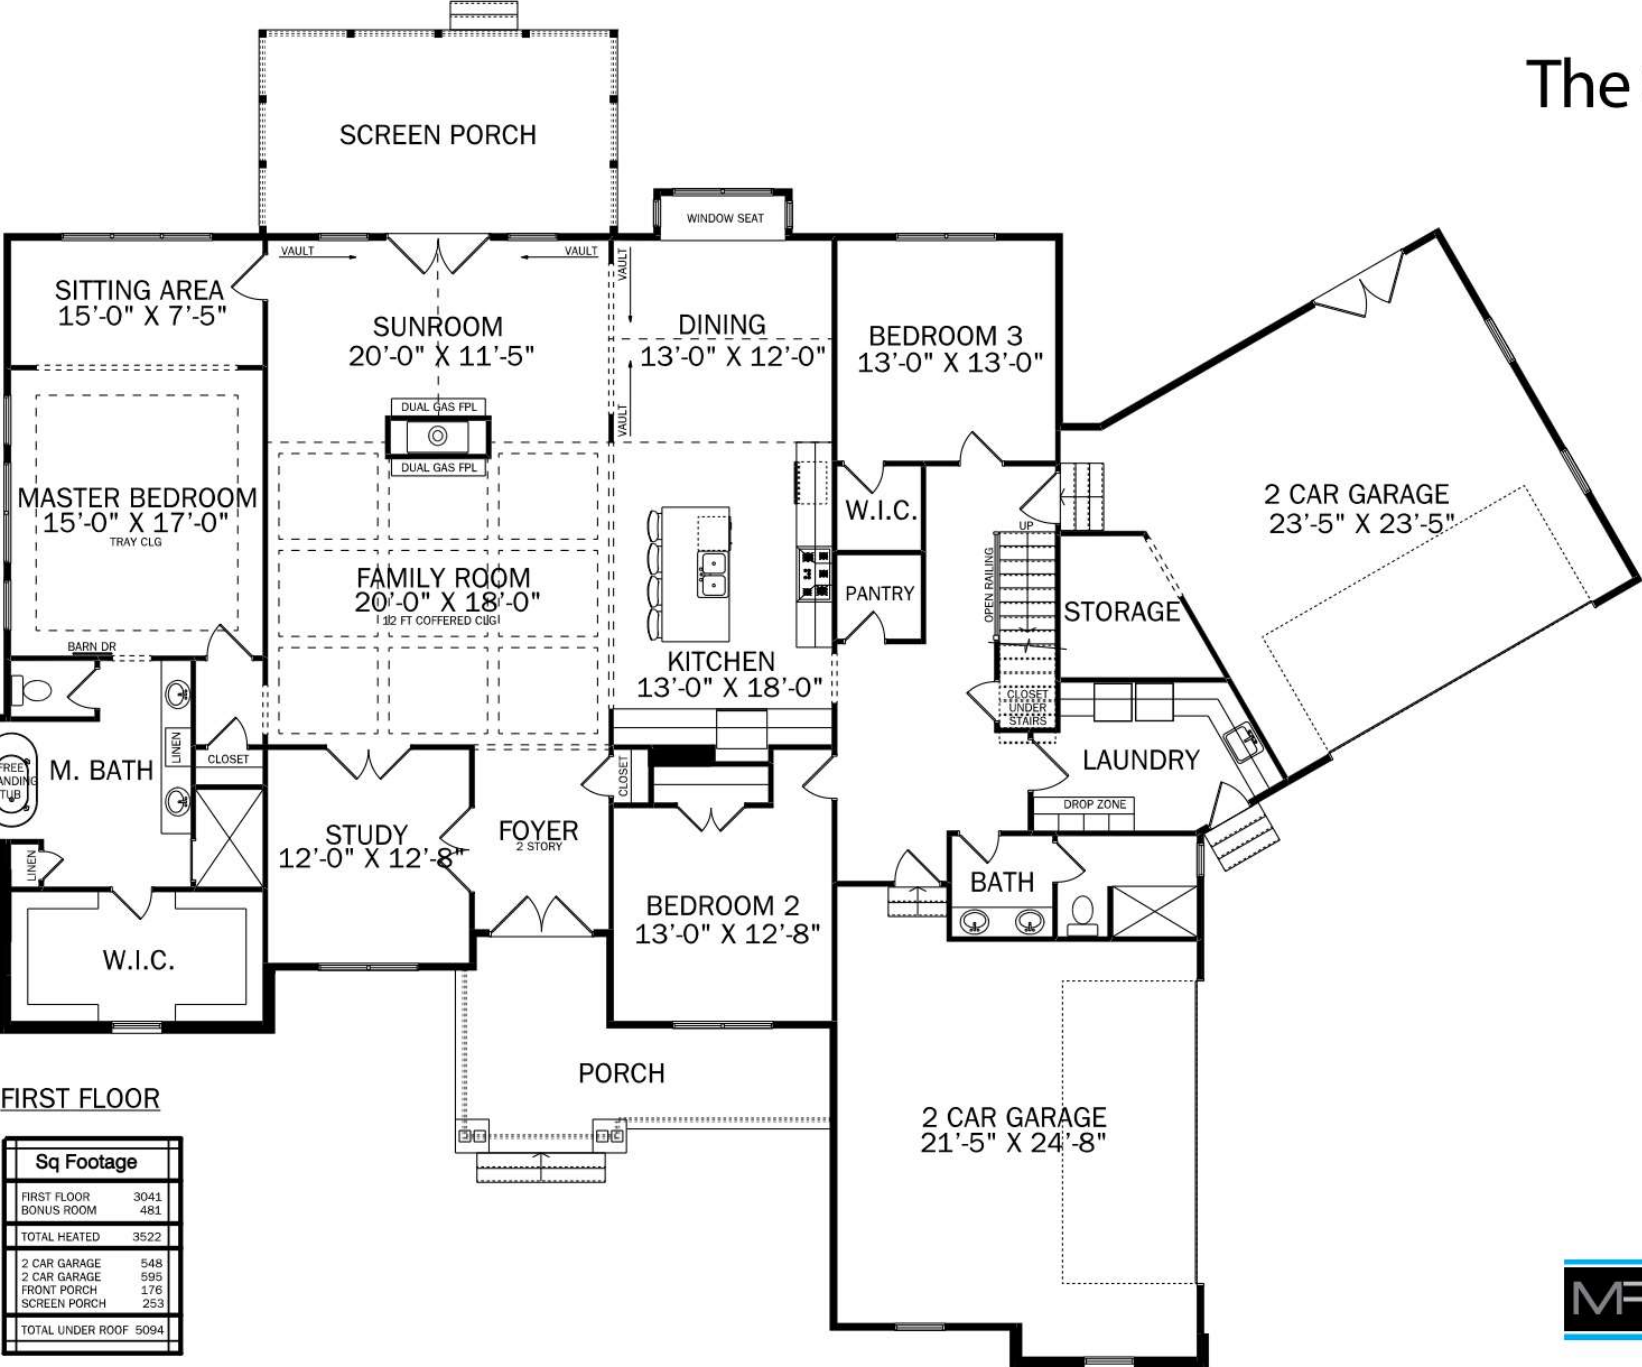

The Goosman

FIRST FLOOR

Sq Footage	
FIRST FLOOR	3041
BONUS ROOM	481
TOTAL HEATED	3522
2 CAR GARAGE	548
2 CAR GARAGE	595
FRONT PORCH	176
SCREEN PORCH	253
TOTAL UNDER ROOF	5094

SECOND FLOOR