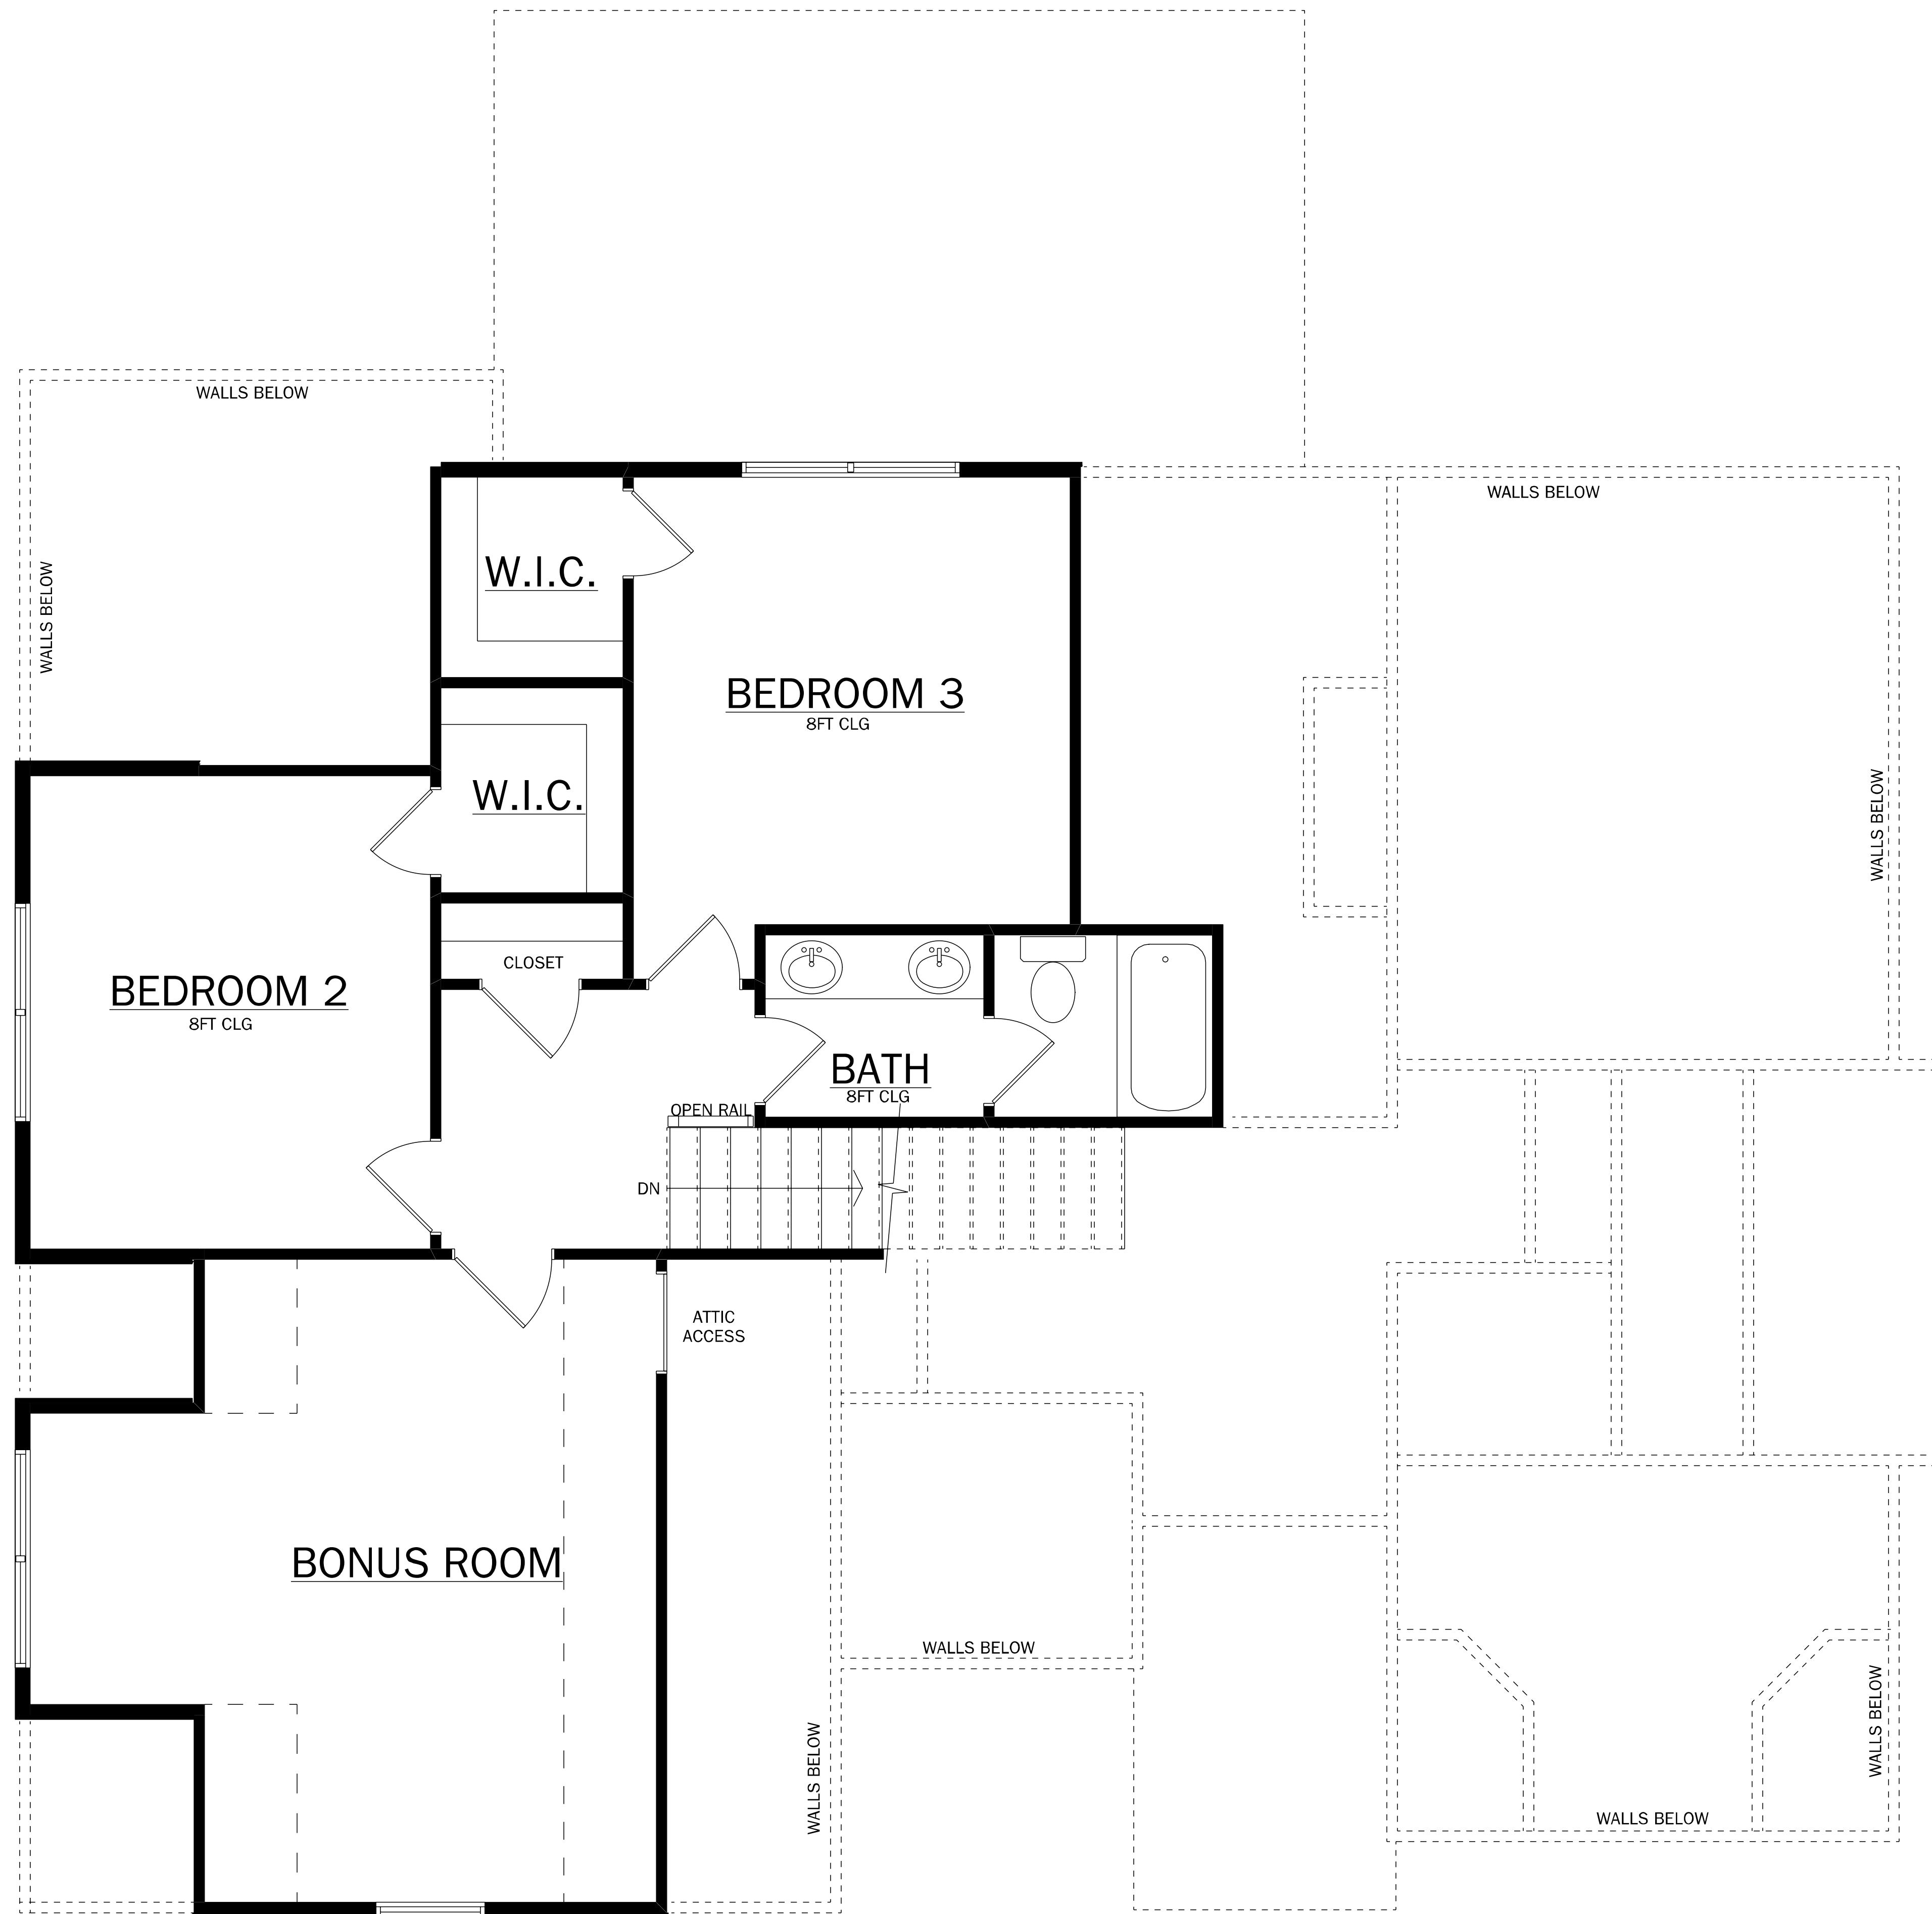

Sq Footage OUTSIDE OF FRAMING	
FIRST FLOOR	1473
SECOND FLOOR	817
TOTAL HEATED	2290
2 CAR GARAGE	492
FRONT PORCH	58
REAR PORCH	278
TOTAL UNDER ROOF	3118

The Molly by Mike Palmer Homes

The Molly by Mike Palmer Homes

The Molly by Mike Palmer Homes