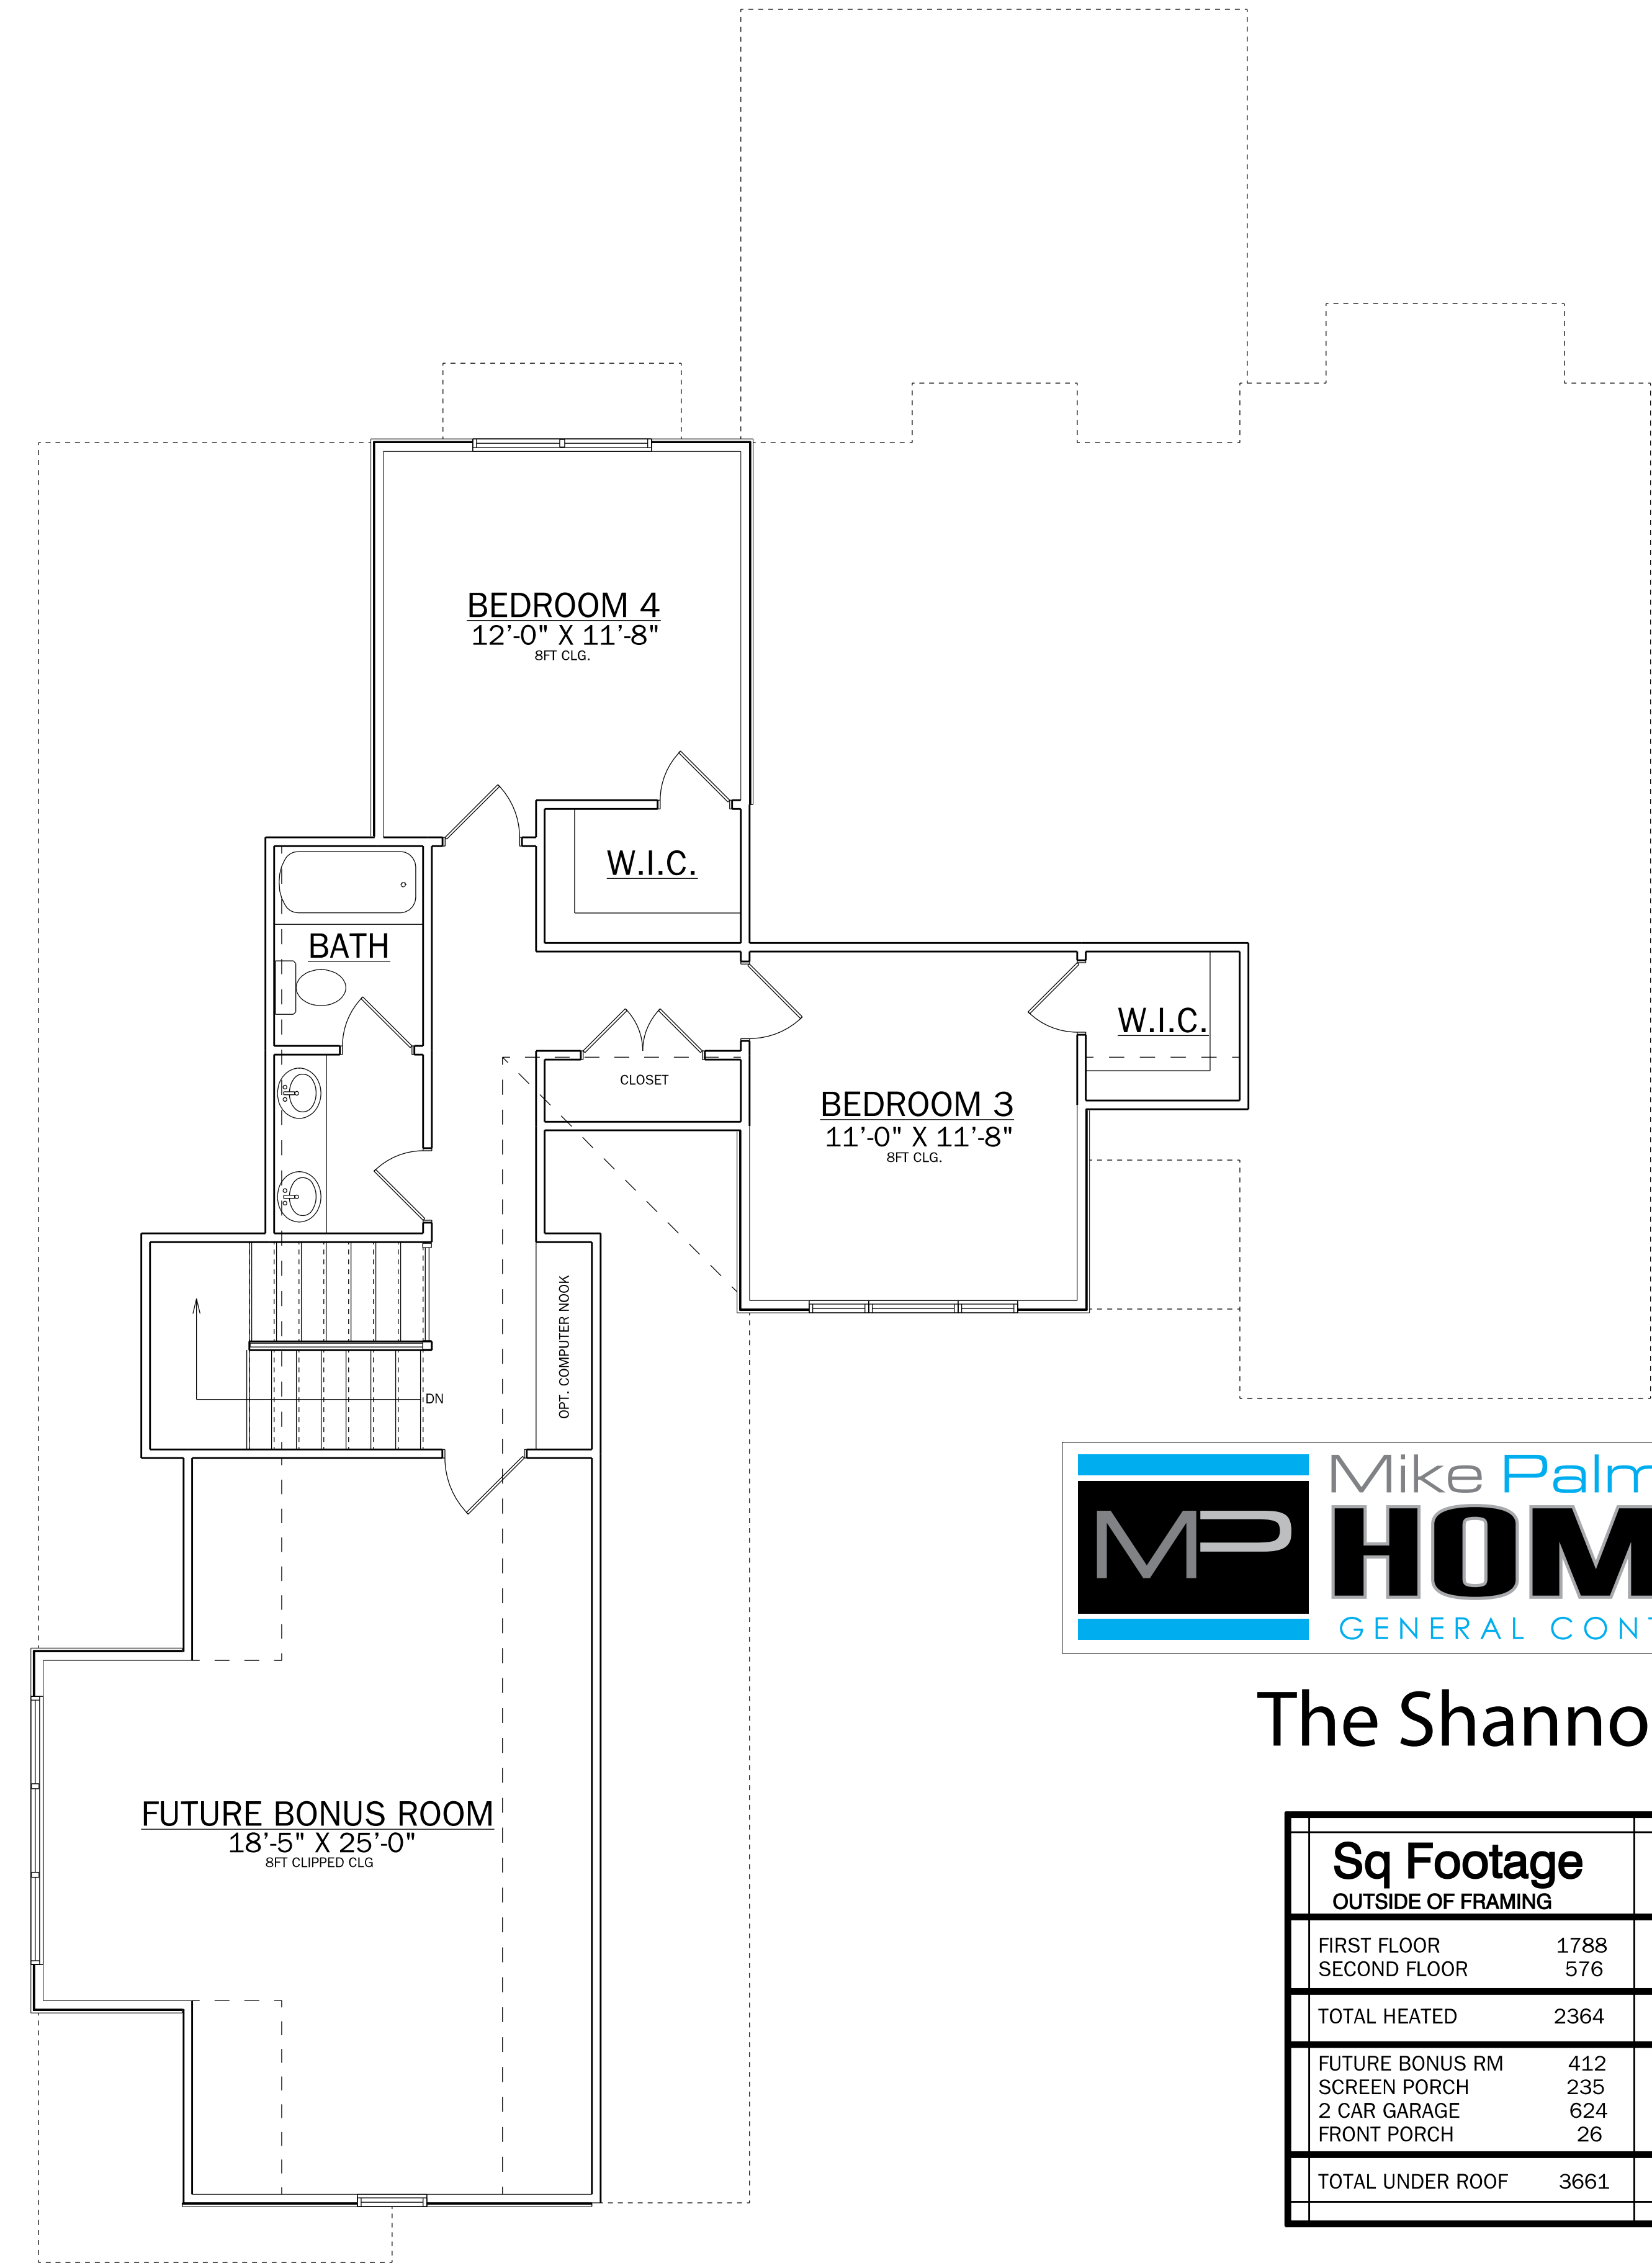

**FIRST FLOOR**

**SECOND FLOOR**

**The Shannon**

Sq Footage	
OUTSIDE OF FRAMING	
FIRST FLOOR	1788
SECOND FLOOR	576
<b>TOTAL HEATED</b>	<b>2364</b>
FUTURE BONUS RM	412
SCREEN PORCH	235
2 CAR GARAGE	624
FRONT PORCH	26
<b>TOTAL UNDER ROOF</b>	<b>3661</b>